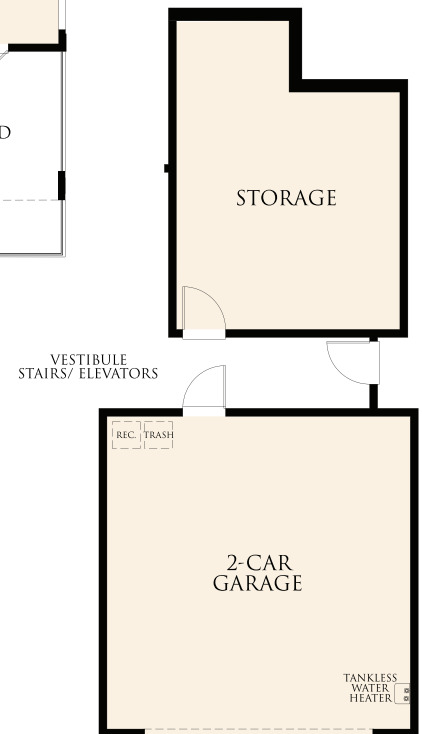

(925) 310-4845

woodbury@DavidonHomes.com

FLOOR PLAN

OAKHILL FLATS B1

Floorplan - B1

3 Bedrooms

3 Baths

Private Elevator

Approx. 1,816 Sq. Ft.

MAIN LEVEL

Floorplan is artist's concept and is not to scale.

GARAGE/ ENTRY LEVEL

**WOODBURY
HIGHLANDS**
LAFAYETTE

Sales Center:

3721 Mount Diablo Blvd.
Lafayette, CA 94549
DavidonHomes.com