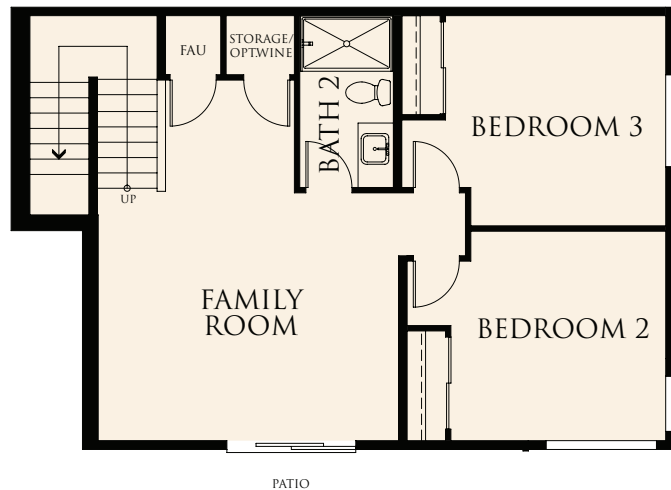

# FLOOR PLAN

### Floorplan - A2

3 Bedrooms

2.5 Baths

Approx. 1,975 Sq. Ft.

### MAIN LEVEL

Floorplan is artist's concept and is not to scale.