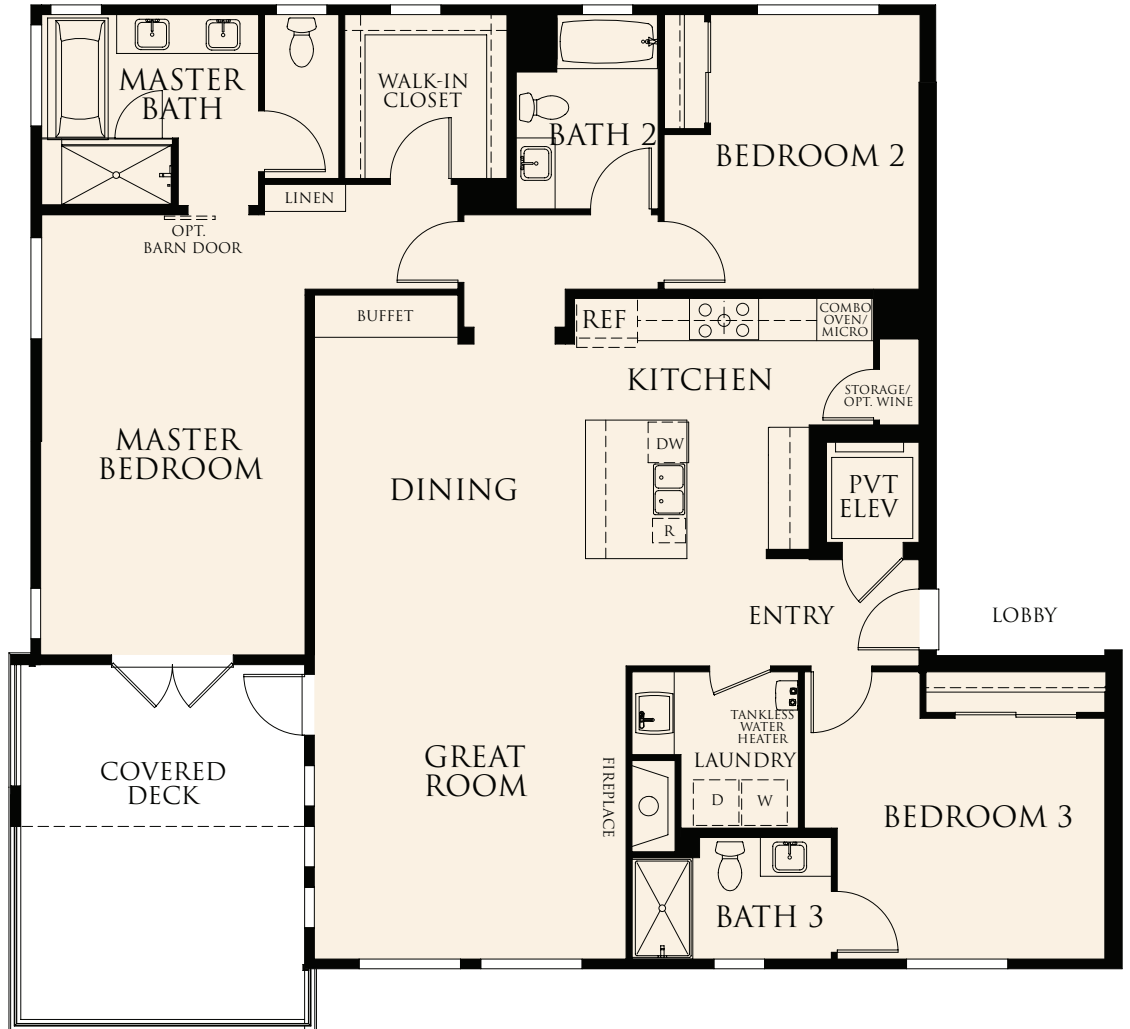

VISTA FLATS B1

Floorplan - B1

3 Bedrooms

3 Baths

Private Elevator

Approx. 1,925 Sq. Ft.

MAIN LEVEL

Floorplan is artist's concept and is not to scale.

Tues. – Sun. 10:00am – 5:00pm

(925) 310-4845

woodbury@DavidonHomes.com

FLOOR PLAN

VISTA FLATS B2

Floorplan - B2

3 Bedrooms

3 Baths