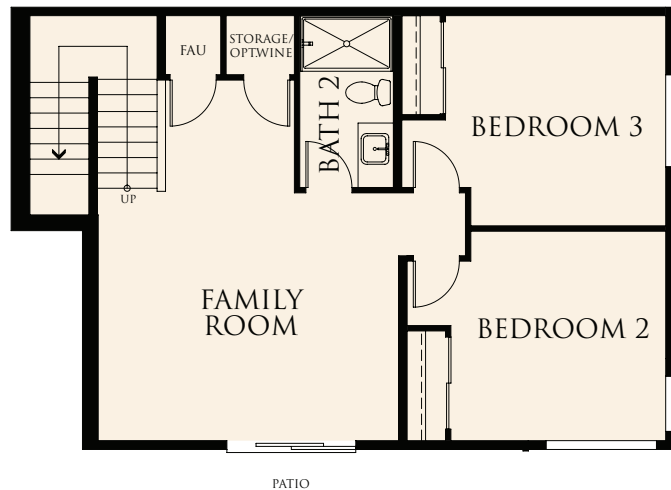

FLOOR PLAN

VISTA FLATS A1

Floorplan - A1

3 Bedrooms

2.5 Baths

Approx. 1,947 Sq. Ft.

MAIN LEVEL

Floorplan is artist's concept and is not to scale.

Tues. – Sun. 10:00am – 5:00pm

(925) 310-4845

woodbury@DavidonHomes.com

FLOOR PLAN

VISTA FLATS A2

Floorplan - A2

3 Bedrooms

2.5 Baths

Approx. 1,975 Sq. Ft.

MAIN LEVEL

Floorplan is artist's concept and is not to scale.

LOWER LEVEL

**WOODBURY
HIGHLANDS**
LAFAYETTE

Sales Center:

3721 Mount Diablo Blvd.

Lafayette, CA 94549